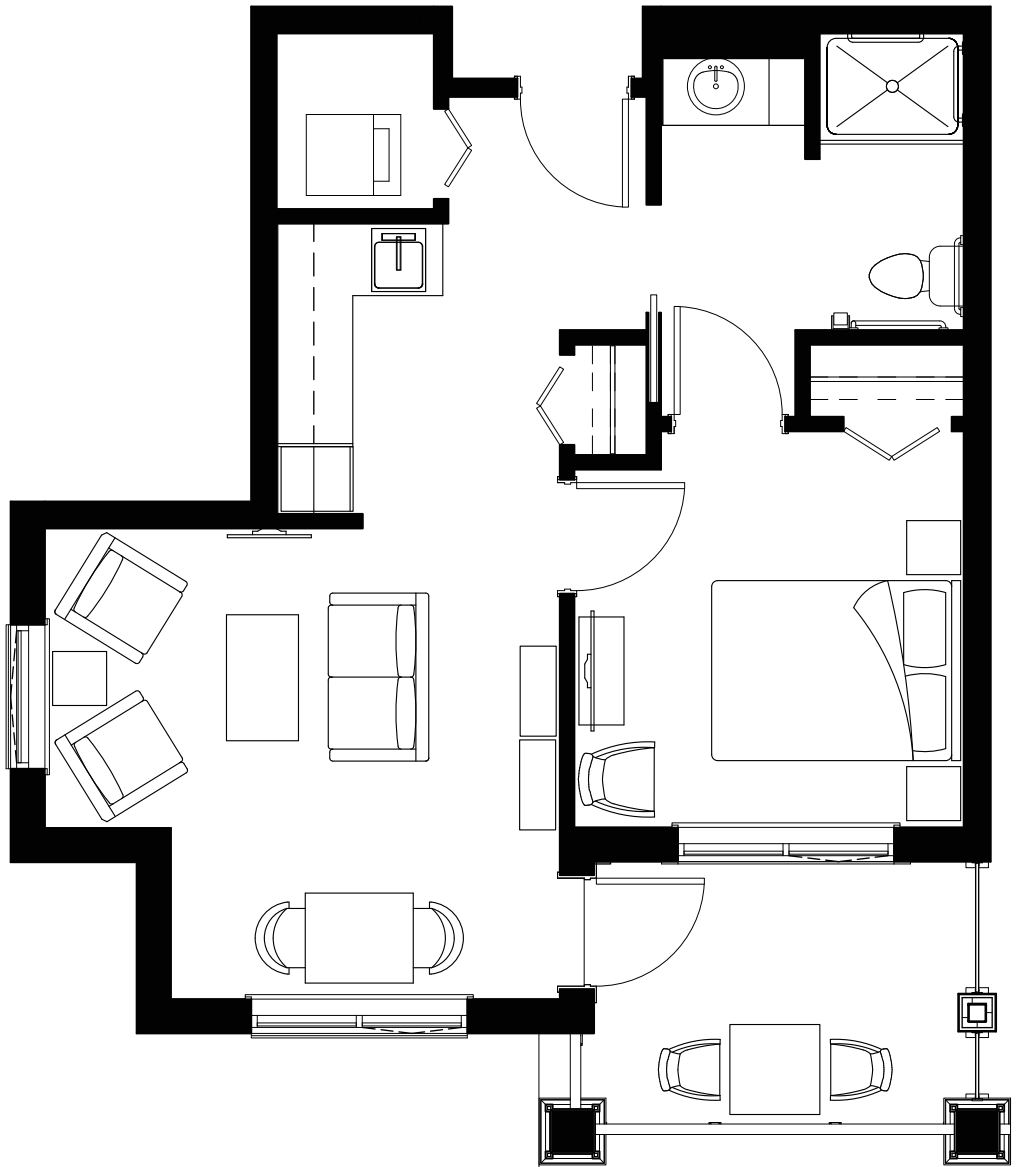

PLAN G1 | 1 BEDROOM (523 SQ FT)

The Developer reserves the right to make modifications or changes to the information contained herein. Dimensions, sizes, specifications, layouts and materials are approximate only and subject to change without notice. Window sizes, layouts, configurations, ceiling heights may vary from suite to suite.